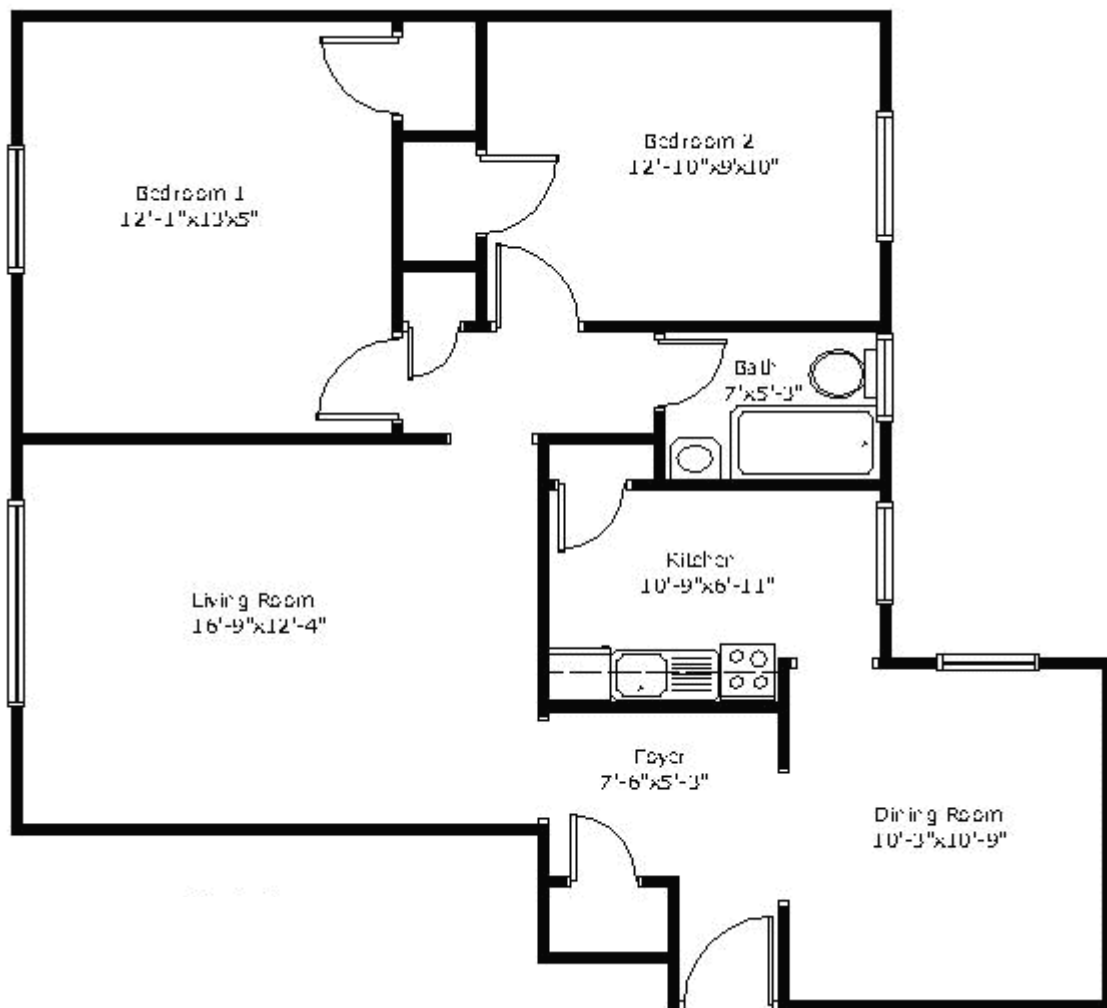

## Redmont Gardens Apartments Floor Plan Wisteria Unit: 2 Bedrooms (Large)

Visit us at [www.redmontgardens.com](http://www.redmontgardens.com) or call 205.871.3488 for more info.