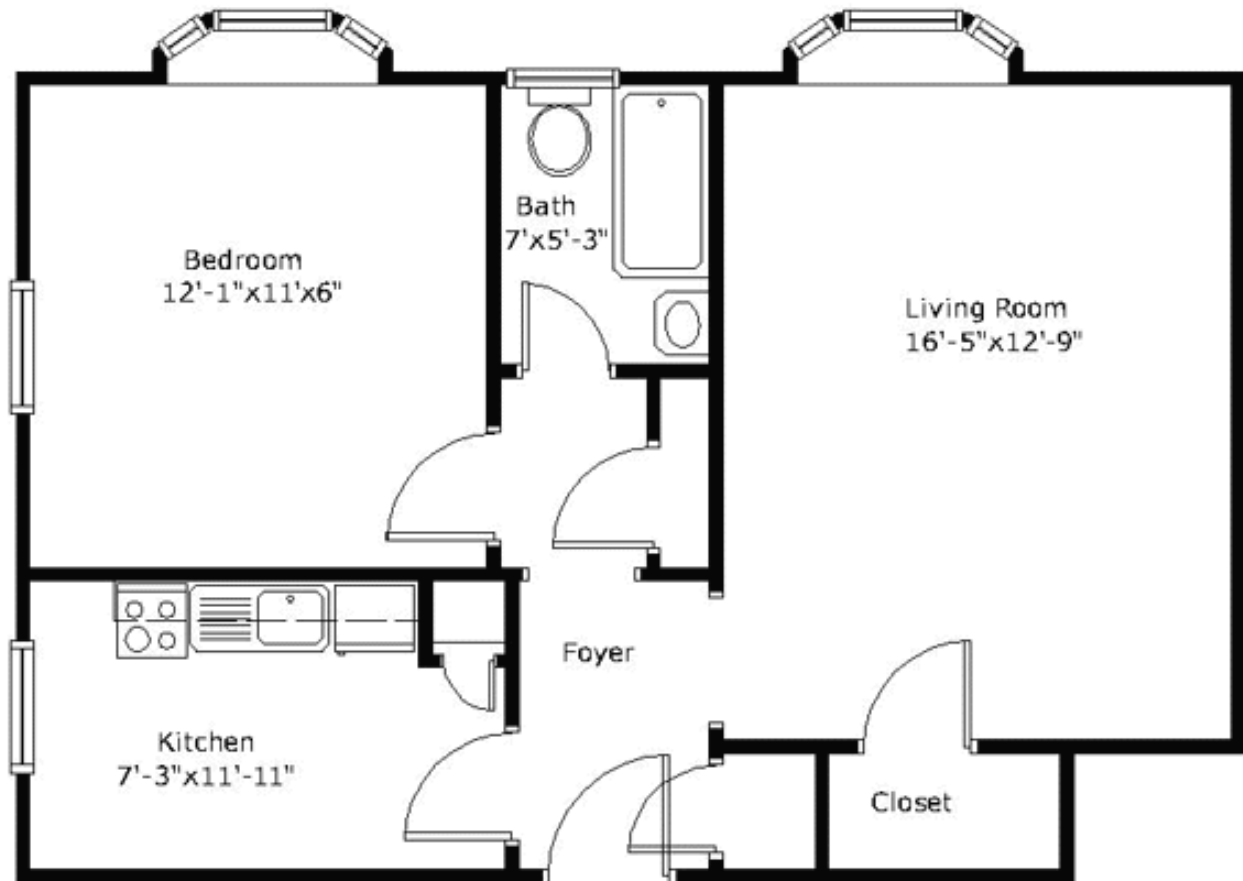

REDMONT PROPERTIES

Redmont Gardens Apartments Floor Plan Azalea Unit: 1 Bedroom (Small)

Visit us at www.redmontgardens.com or call 205.871.3488 for more info.