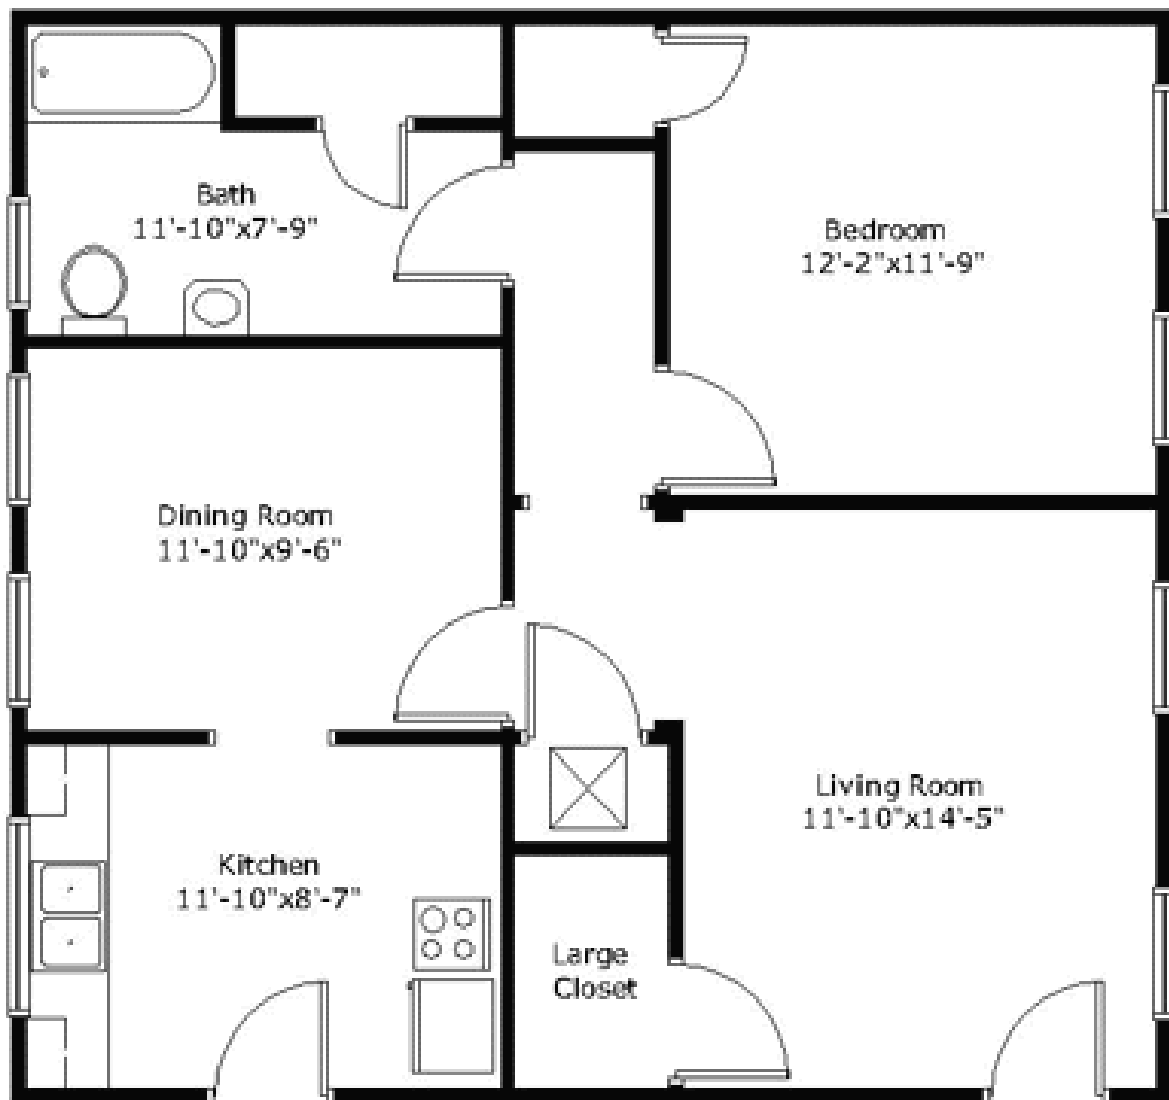

REDMONT PROPERTIES

Edgewood Terrace Apartments Floor Plan 1 Bedroom (Large)

Visit us at www.redmontgardens.com or call 205.871.3488 for more info.