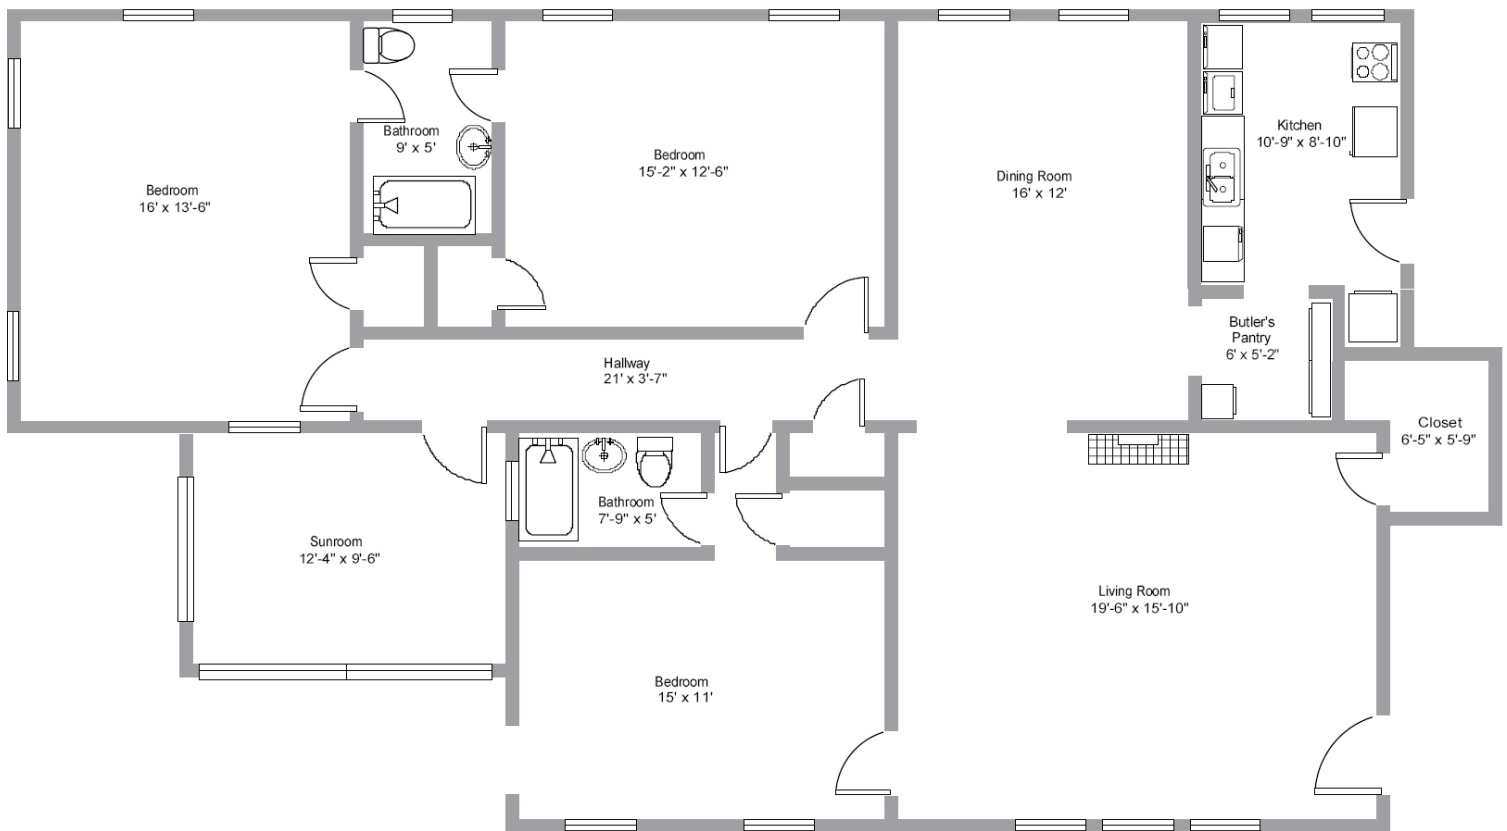

REDMONT PROPERTIES

Country Club Apartments Floor Plan Eastleigh Unit: 3 Bedrooms / 2 Bath (1554 SF)

Visit us at www.redmontgardens.com or call **205.871.3488** for more info.