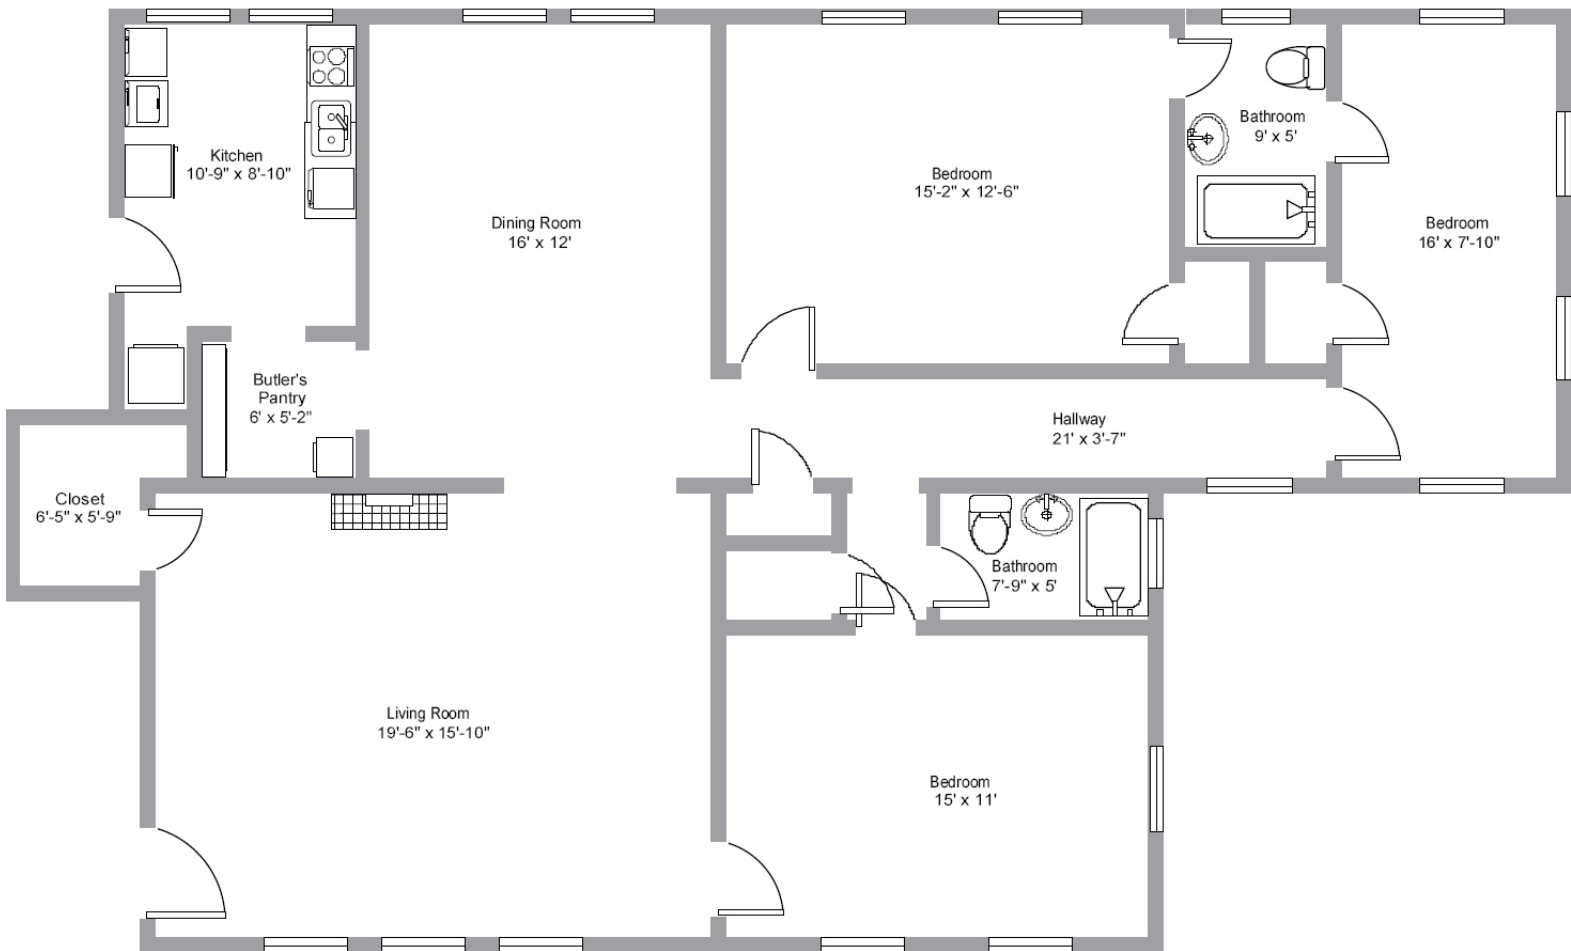

REDMONT PROPERTIES

Country Club Apartments Floor Plan Darlington Unit: 3 Bedrooms / 2 Bath (1347 SF)

Visit us at www.redmontgardens.com or call **205.871.3488** for more info.