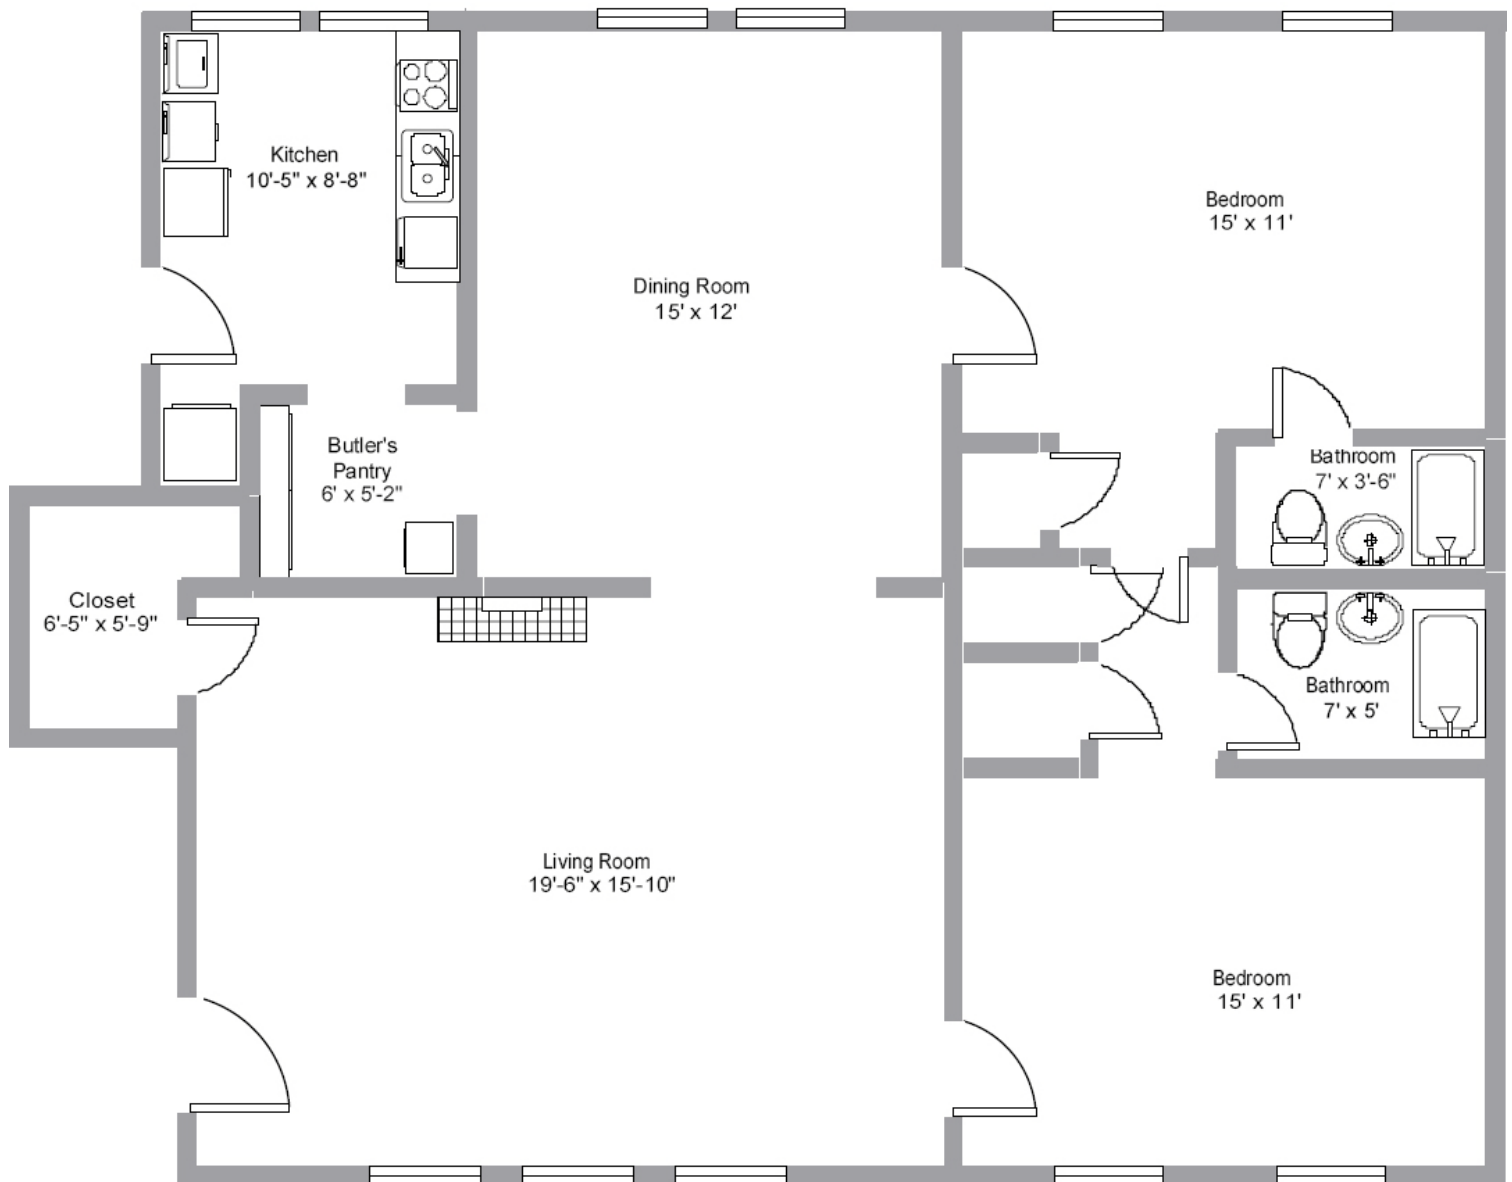

REDMONT PROPERTIES

Country Club Apartments Floor Plan Cambridge Unit: 2 Bedrooms / 2 Bath (1081 SF)

Visit us at www.redmontgardens.com or call 205.871.3488 for more info.