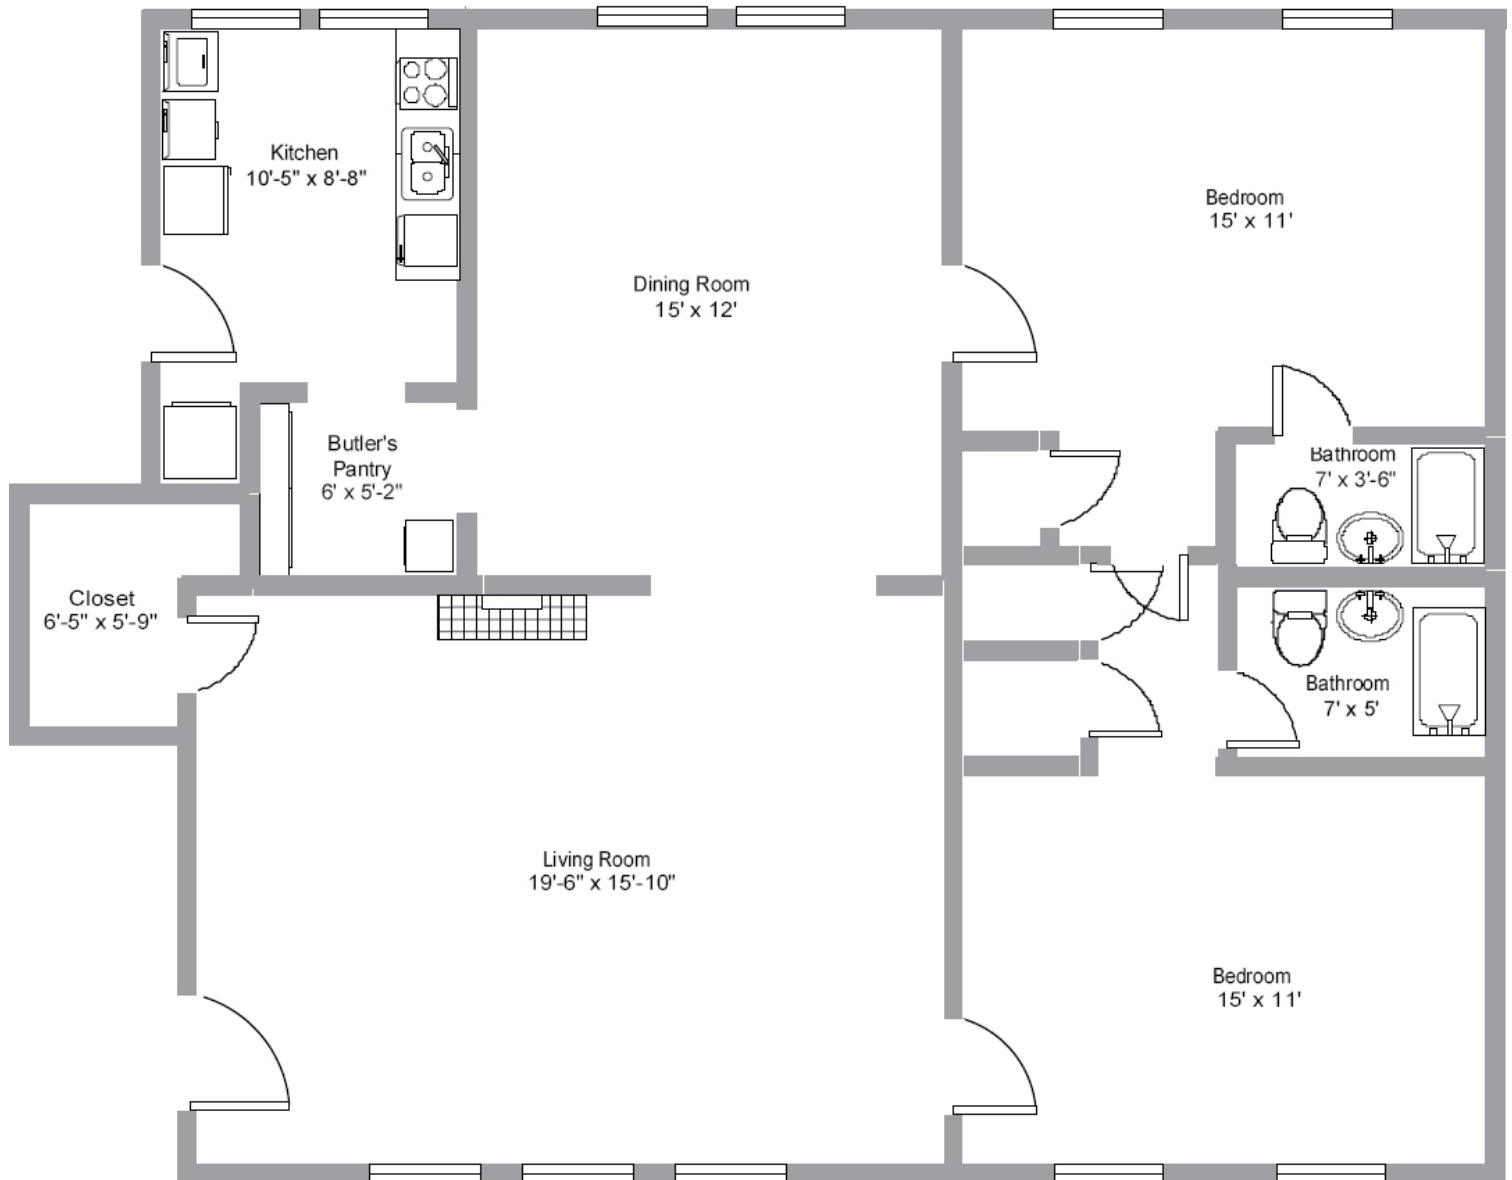

REDMONT PROPERTIES

Country Club Apartments Floor Plan Cambridge Unit: 2 Bedrooms / 2 Bath (1081 SF)

Visit us at www.redmontgardens.com or call 205.871.3488 for more info.