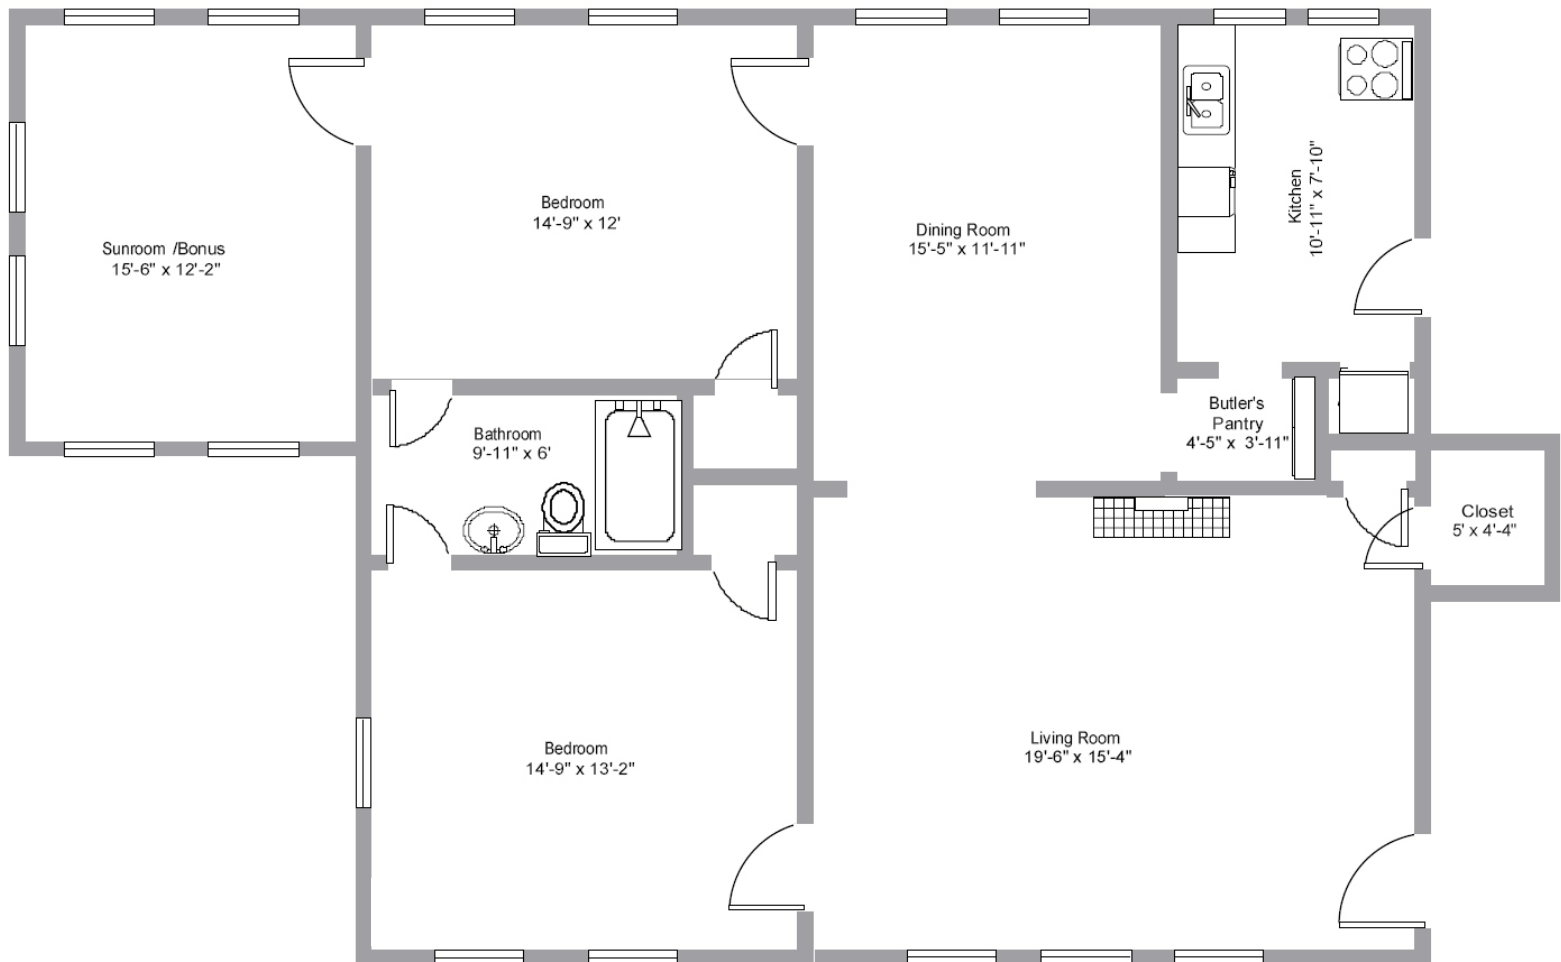

REDMONT PROPERTIES

Country Club Apartments Floor Plan

Bristol Unit: 2 Bedrooms / 1 Bath + Small Bonus / Sunroom (1233 SF)

Visit us at www.redmontgardens.com or call **205.871.3488** for more info.