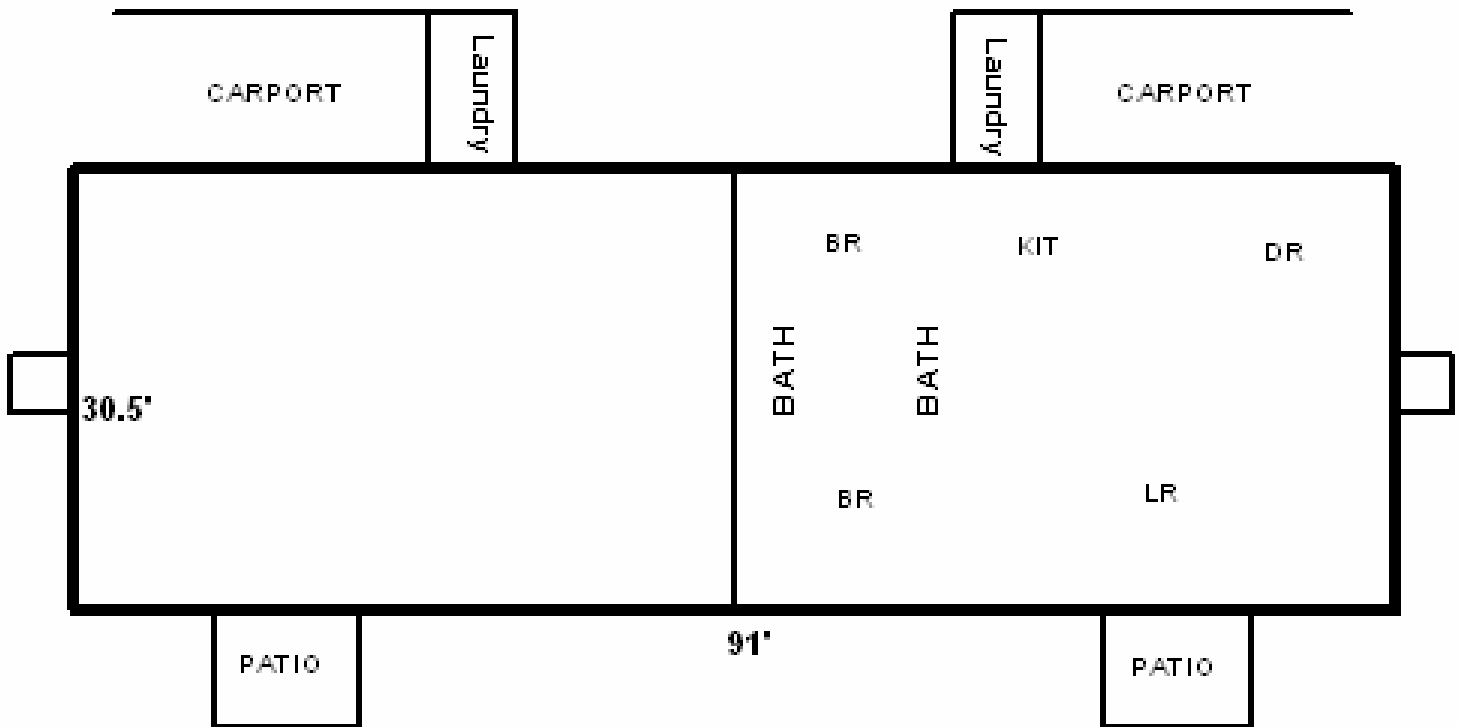

# REDMONT PROPERTIES

Atlantan Apartments Floor Plan  
2 Bedrooms (1403 SF)

TYPICAL UNIT

Visit us at [www.redmontgardens.com](http://www.redmontgardens.com) or call 205.871.3488 for more info.